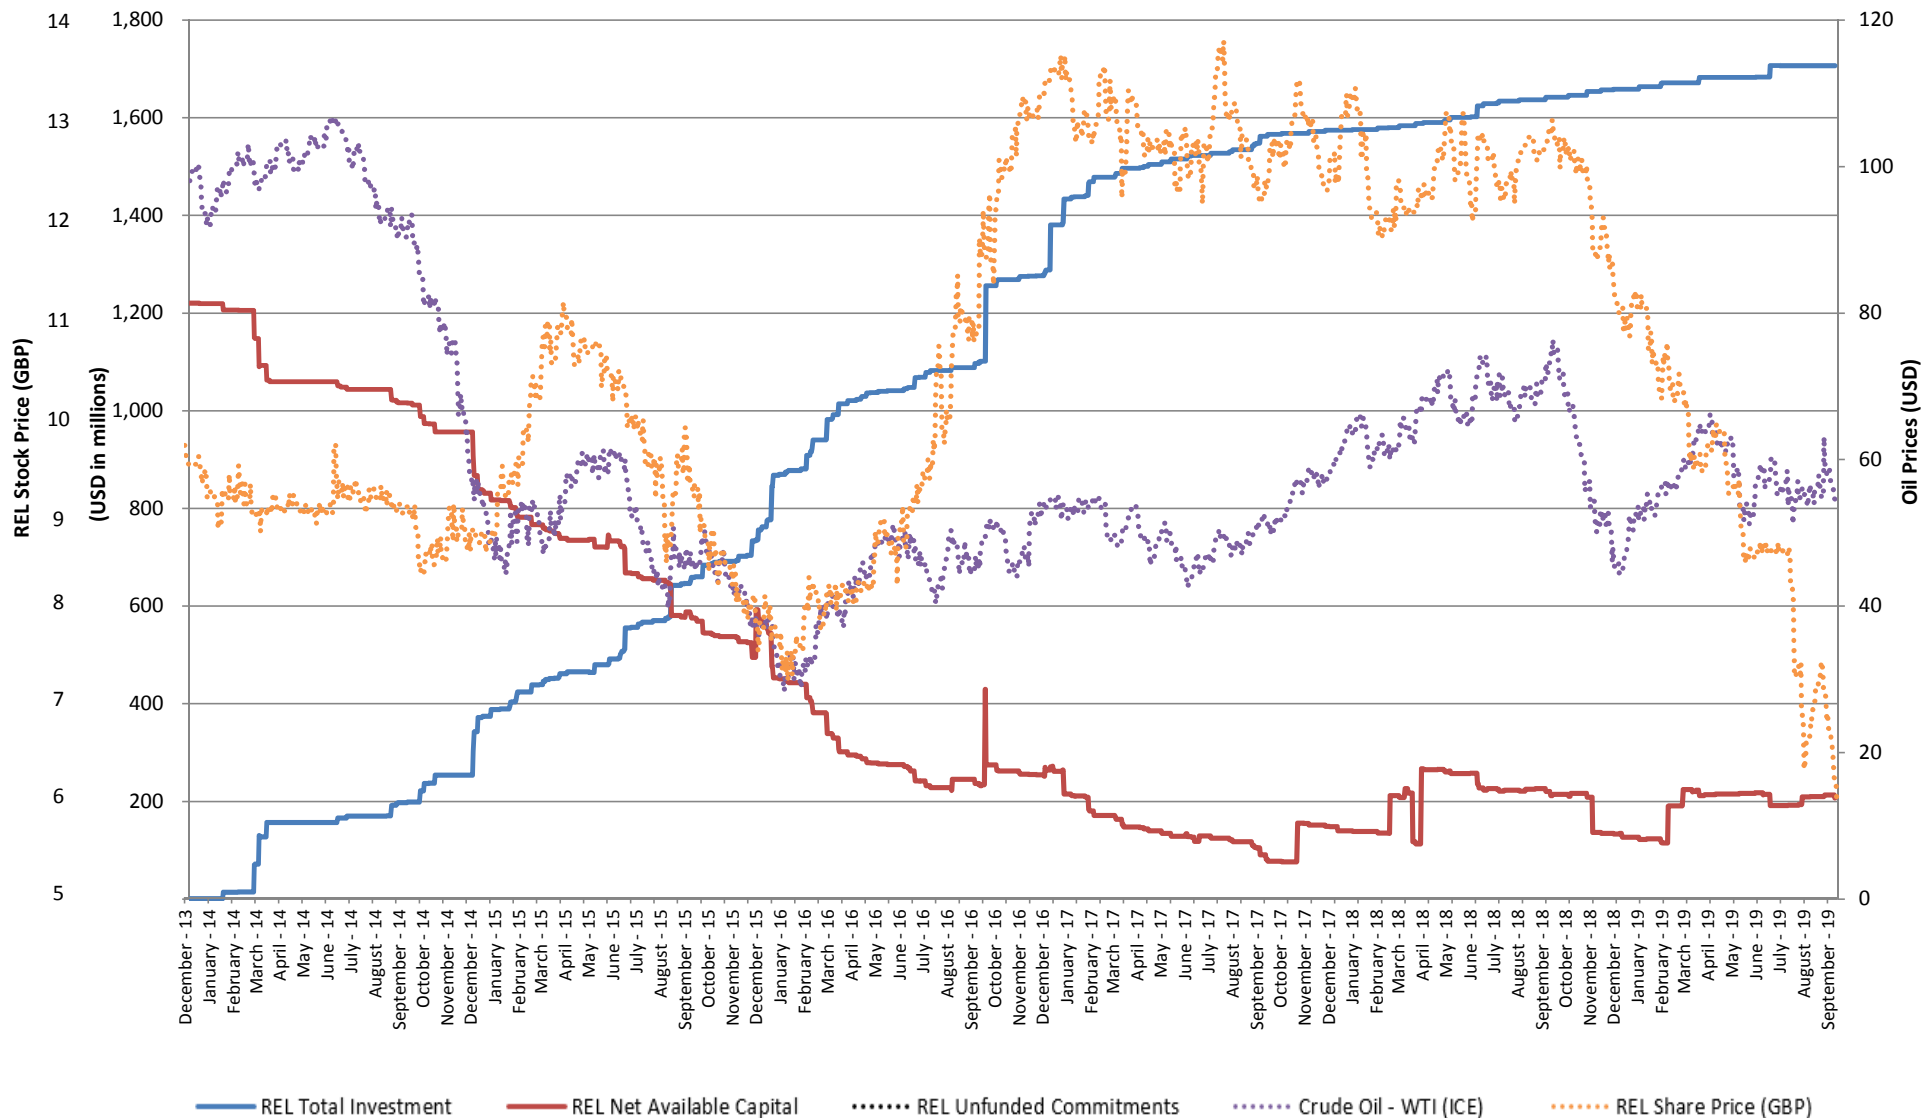

REL Capital Investment, Net Available Capital, Crude Oil Prices, and REL Stock Price

— REL Total Investment
 — REL Net Available Capital
 REL Unfunded Commitments
 Crude Oil - WTI (ICE)
 REL Share Price (GBP)